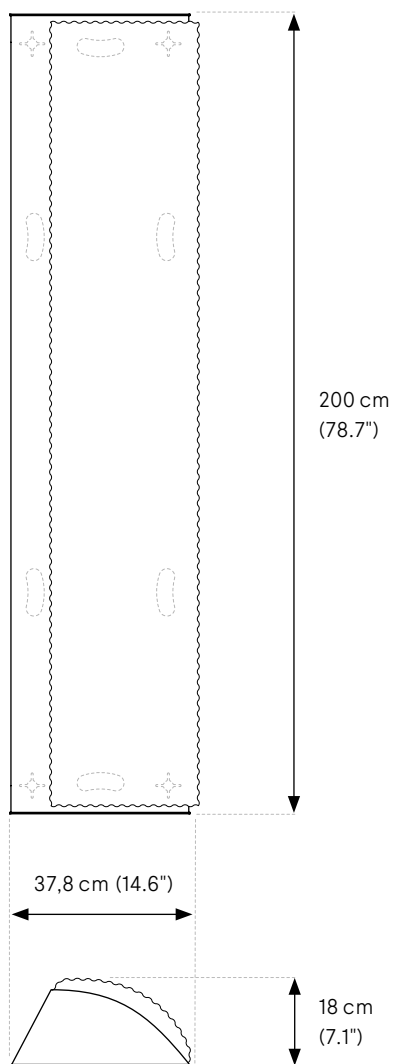

## ANGLED PILLAR

1. SPECIFICATIONS
  2. FRAME FINISHES
  3. FILLINGS
  4. FIXING SYSTEM
- 

#### ANGLED PILLAR (Acoustic wall fixture – One size)

**Weight** — Gross weight ( $\pm 10\%$ ): 16 kg (35 lb)

**Materials** — Aluminium sheets 3 mm (1/8") thick

**Finishes** — Powder coatings: Matte White – RAL 9010  
Matte Black – RAL 9005  
Corten  
Gold