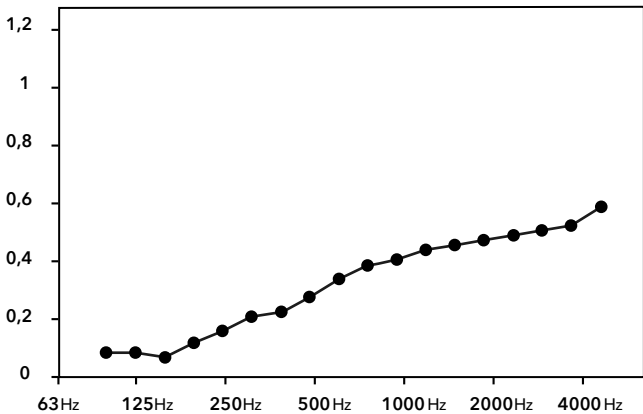

- **Origin** – Handpicked in Europe (Scandinavia)
- **Security** – Naturally Fire-retardant (ISO 11925-2, certificate available)
- **Durability** – 100% Maintenance free (avoid direct sunlight)
  Keeps its form, color & texture for 5 to 10 years
- **Health** – Non-toxic
  Non-allergen

Acoustic absorption index (α_s) depending on Frequency (Hz)