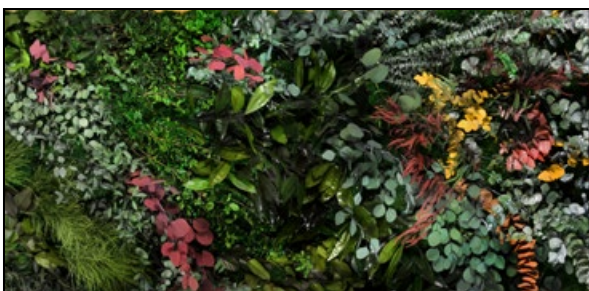

FOREST (Custom handmade compositions using various foliage species on a flat moss background)

- **Origin** — Handpicked in Europe
- **Durability** — 100% Maintenance free
  Keeps its form, color & texture for 3 to 5 years
  (Avoid direct sunlight on the foliage to preserve their color)
- **Health** — Non-toxic
  Non-allergen