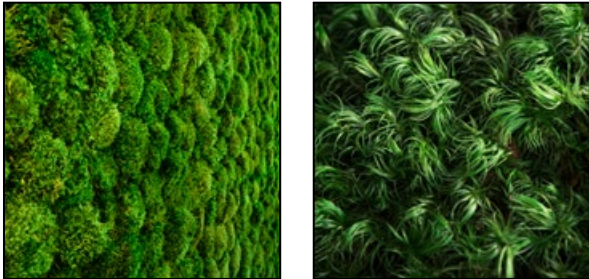

3. FILLINGS (2/2)

PROVENCE MOSS