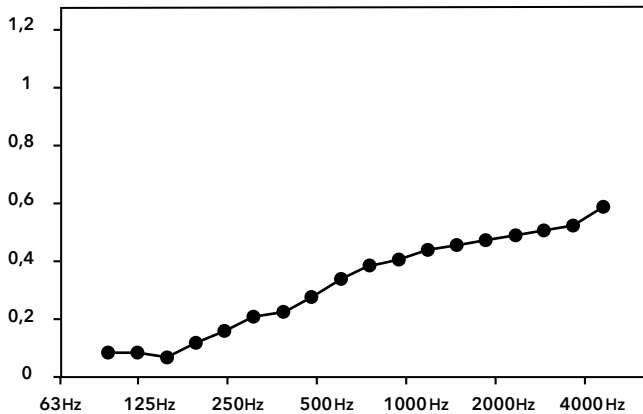

- **Origin** – Handpicked in Europe (Scandinavia)
- **Security** – Naturally Fire-retardant (ISO 11925-2, certificate available)
- **Durability** – 100% Maintenance free (avoid direct sunlight)
  Keeps its form, color & texture for 5 to 10 years
- **Health** – Non-toxic
  Non-allergen

Acoustic absorption index (α_s) depending on Frequency (Hz)