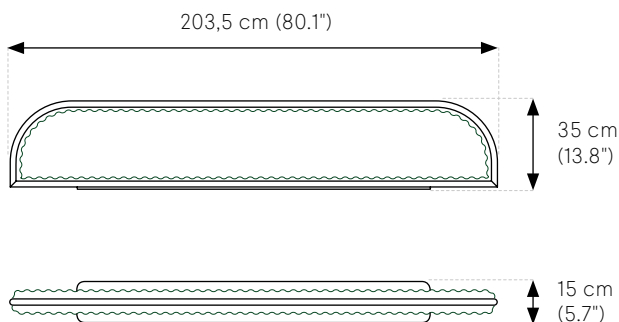

Greenmood

PRODUCT SPECIFICATION SHEET

G-DESKS

1. MODELS
 2. FRAME FINISHES
 3. FILLINGS
-

1. MODELS (Free standing desk dividers — Double Sided — 3 sizes)

G-Desk SMALL

Weight — Gross Weight: 9 kg (20 lbs)

Materials — Frame: Aluminium tubes \varnothing 25 mm (0.98\")
Base: Aluminium plate 3 mm (0.12\") thick

Finishes — Powder coatings: Matte White — RAL 9010
Matte Black — RAL 9005
Corten
Gold

Fillings — Reindeer Moss (Lichen)
Ball Moss
Provence Moss

G-Desk MEDIUM

Weight — Gross Weight: 13 kg (30 lbs)

Materials — Frame: Aluminium tubes \varnothing 25 mm (0.98\")
Base: Aluminium plate 3 mm (0.12\") thick

Finishes — Powder Coatings: Matte White — RAL 9010
Matte Black — RAL 9005
Corten
Gold

Fillings — Reindeer Moss (Lichen)
Ball Moss
Provence Moss

G-Desk LARGE

Weight — Gross Weight: 18 kg (40 lbs)

Materials — Frame: Aluminium tubes \varnothing 25 mm (0.98\")
Base: Aluminium plate 3 mm (0.12\") thick