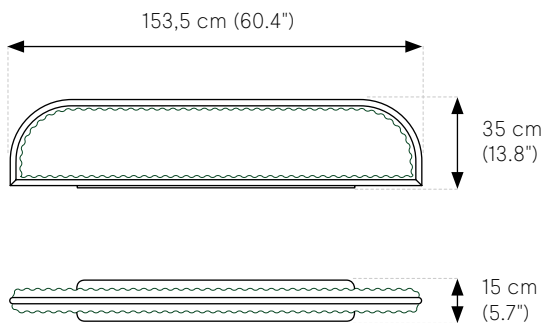

Greenmood

PRODUCT SPECIFICATION SHEET

G-DESKS

1. MODELS
 2. FRAME FINISHES
 3. FILLINGS
-

1. MODELS (Free standing desk dividers — Double Sided — 3 sizes)

G-Desk SMALL

Weight — Gross Weight: 9 kg (20 lbs)

Materials — Frame: Aluminium tubes \varnothing 25 mm (0.98\")
Base: Aluminium plate 3 mm (0.12\") thick

Finishes — Powder coatings: Matte White — RAL 9010
Matte Black — RAL 9005
Corten
Gold

Fillings — Reindeer Moss (Lichen)
Ball Moss
Provence Moss

G-Desk MEDIUM

Weight — Gross Weight: 13 kg (30 lbs)

Materials — Frame: Aluminium tubes \varnothing 25 mm (0.98\")
Base: Aluminium plate 3 mm (0.12\") thick