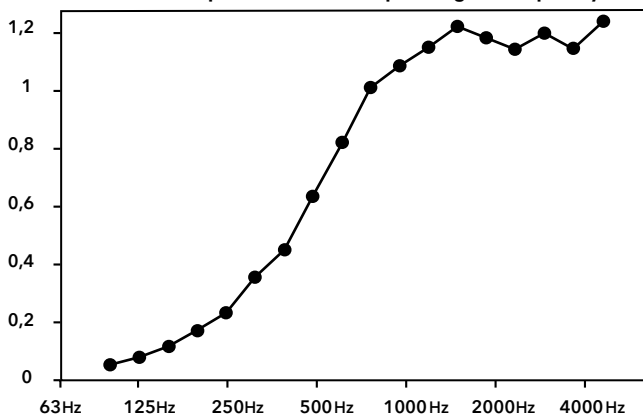

- **Origin** – Handpicked in Europe
- **Durability** – 100% Maintenance free
  Keeps its form, color & texture for 3 to 5 years
  (Avoid direct sunlight on the moss to preserve its color)
- **Health** – Non-toxic
  Non-allergen

Acoustic absorption index (α_s) depending on Frequency (Hz)