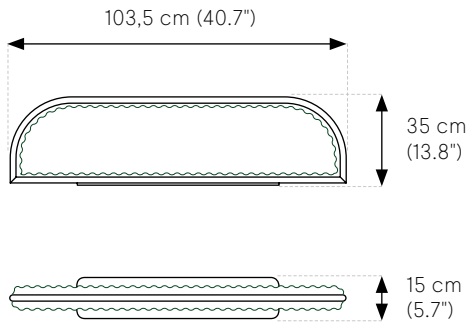

Greenmood

PRODUCT SPECIFICATION SHEET

G-DESKS

1. MODELS
 2. FRAME FINISHES
 3. FILLINGS
-

1. MODELS (Free standing desk dividers — Double Sided — 3 sizes)

G-Desk SMALL

Weight — Gross Weight: 9 kg (20 lbs)

Materials — Frame: Aluminium tubes \varnothing 25 mm (0.98\")
Base: Aluminium plate 3 mm (0.12\") thick

Finishes — Powder coatings: Matte White — RAL 9010
Matte Black — RAL 9005
Corten
Gold

Fillings — Reindeer Moss (Lichen)
Ball Moss
Provence Moss

G-Desk MEDIUM

Weight — Gross Weight: 13 kg (30 lbs)

Materials — Frame: Aluminium tubes \varnothing 25 mm (0.98\")
Base: Aluminium plate 3 mm (0.12\") thick