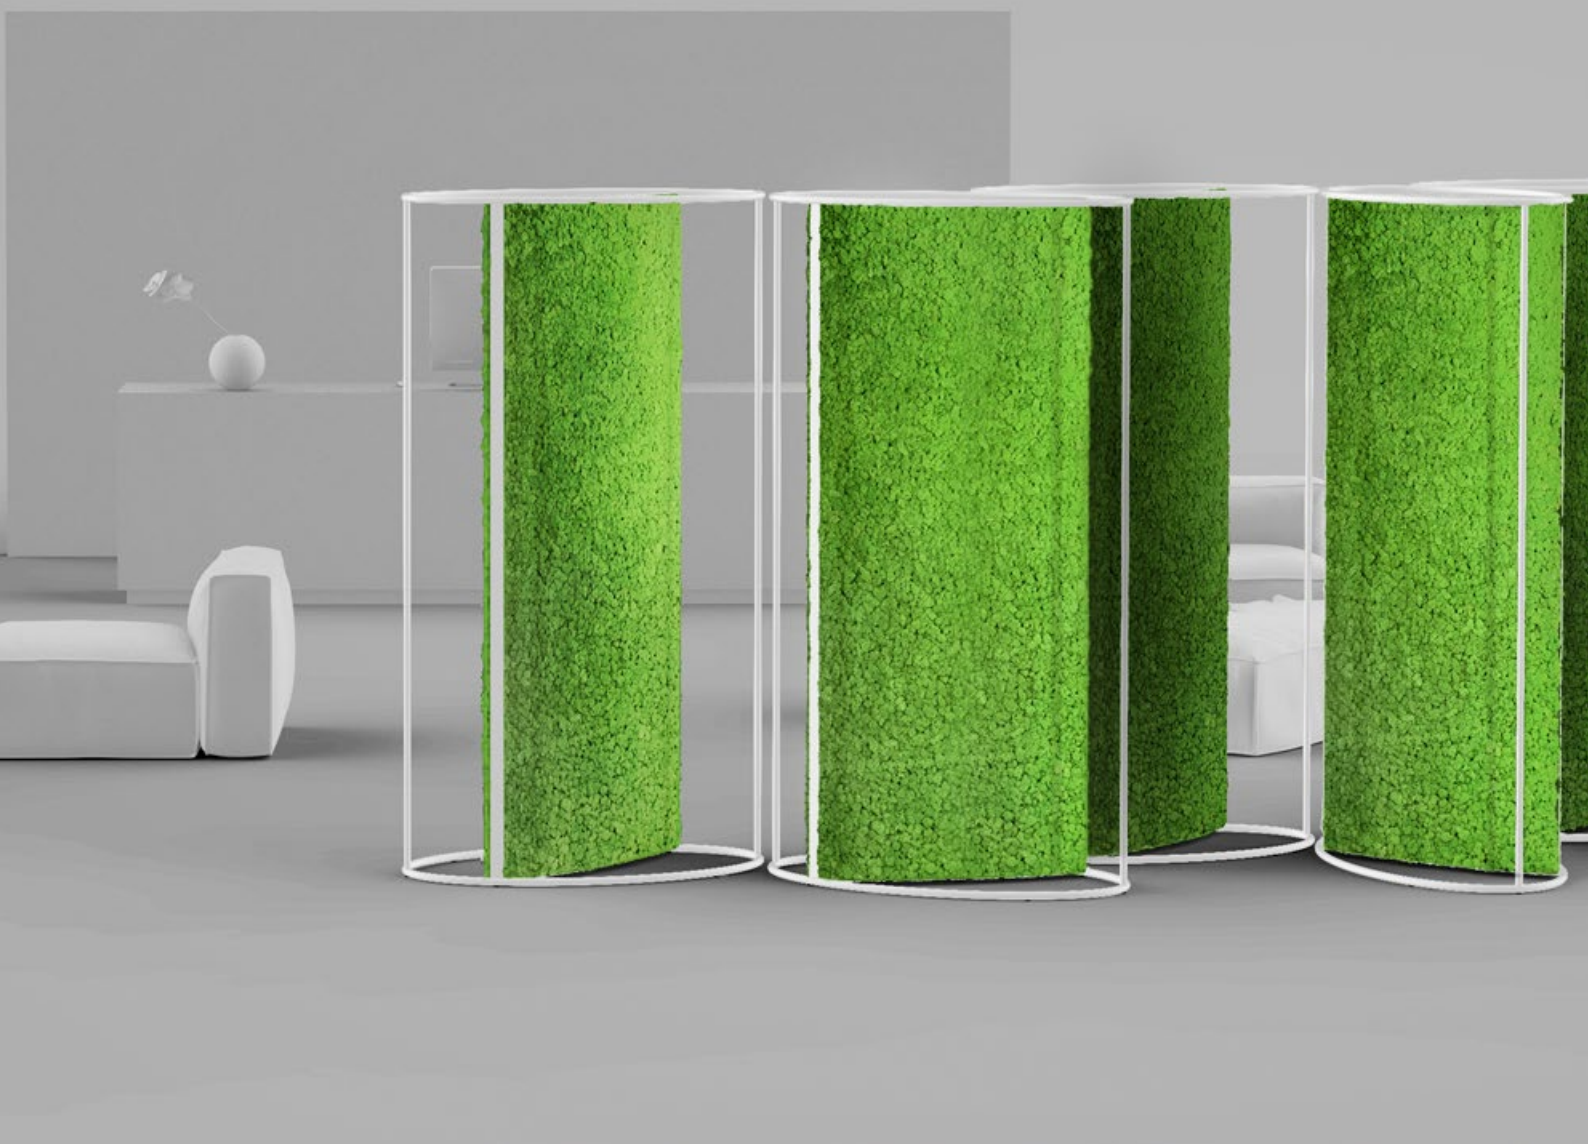

Greenmood

PRODUCT SPECIFICATION SHEET

G-DIVIDER

1. SPECIFICATIONS
 2. FRAME FINISHES
 3. FILLINGS
-

1. SPECIFICATIONS

G-DIVIDER (Free standing acoustic room divider — Double Sided — One size)

Weight — Gross weight (±10%): 60 kg (132 lb)

Materials — Oval bases: Steel tube \varnothing 22 mm (7/8")
Pillars: Steel tubes \varnothing 20 mm (8/10")
Frame sides: Steel plates 38 mm (1-1/2") wide
3 mm (1/8") thick

Finishes — Powder coatings: Matte White — RAL 9010
Matte Black — RAL 9005
Corten
Gold