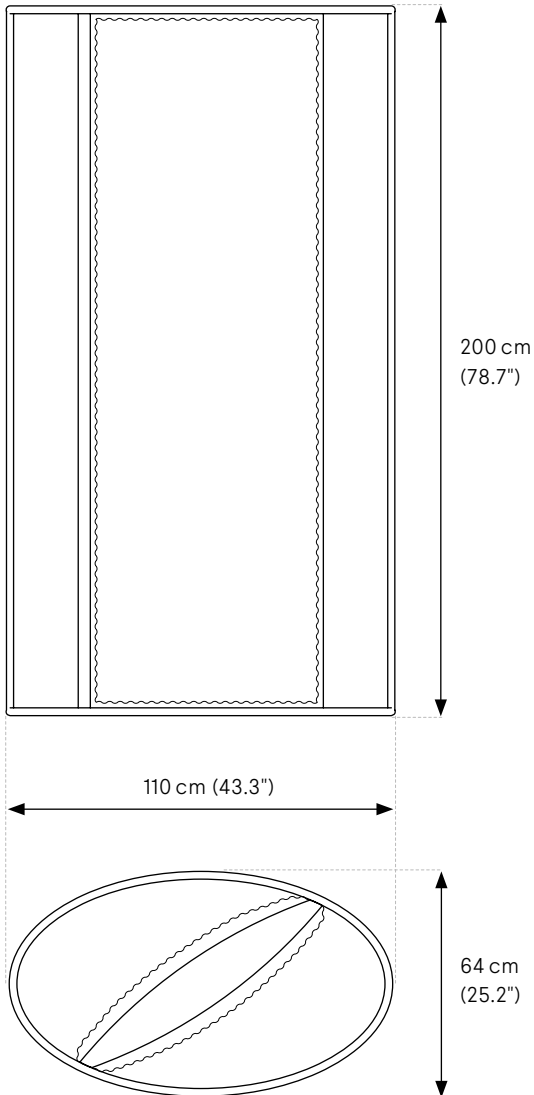

Greenmood

PRODUCT SPECIFICATION SHEET

G-DIVIDER

1. SPECIFICATIONS
 2. FRAME FINISHES
 3. FILLINGS
-

1. SPECIFICATIONS

G-DIVIDER (Free standing acoustic room divider — Double Sided — One size)

Weight — Gross weight (±10%): 60 kg (132 lb)

Materials — Oval bases: Steel tube \varnothing 22 mm (7/8")
Pillars: Steel tubes \varnothing 20 mm (8/10")
Frame sides: Steel plates 38 mm (1-1/2") wide
3 mm (1/8") thick

Finishes — Powder coatings: Matte White — RAL 9010
Matte Black — RAL 9005
Corten
Gold