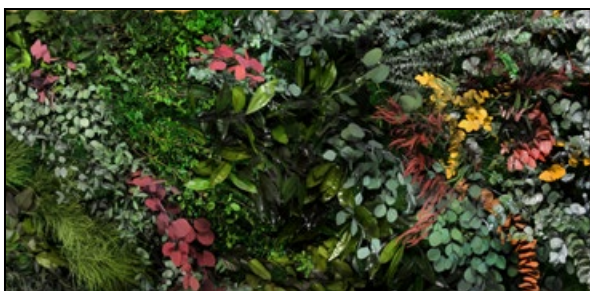

FOREST (Custom handmade compositions using various foliage species on a flat moss background)

- **Origin** — Handpicked in Europe
- **Durability** — 100% Maintenance free
  Keeps its form, color & texture for 3 to 5 years
  (Avoid direct sunlight on the foliage to preserve their color)
- **Health** — Non-toxic
  Non-allergen