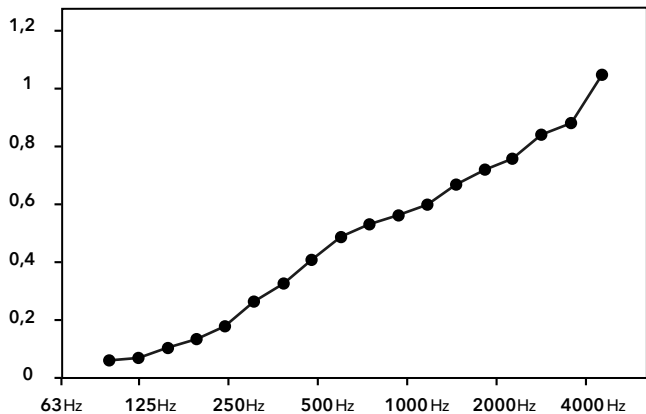

- **Origin** — Handpicked in Europe
- **Durability** — 100% Maintenance free
  Keeps its form, color & texture for 3 to 5 years
  (Avoid direct sunlight on the moss to preserve its color)
- **Health** — Non-toxic
  Non-allergen

Acoustic absorption index (α_s) depending on Frequency (Hz)