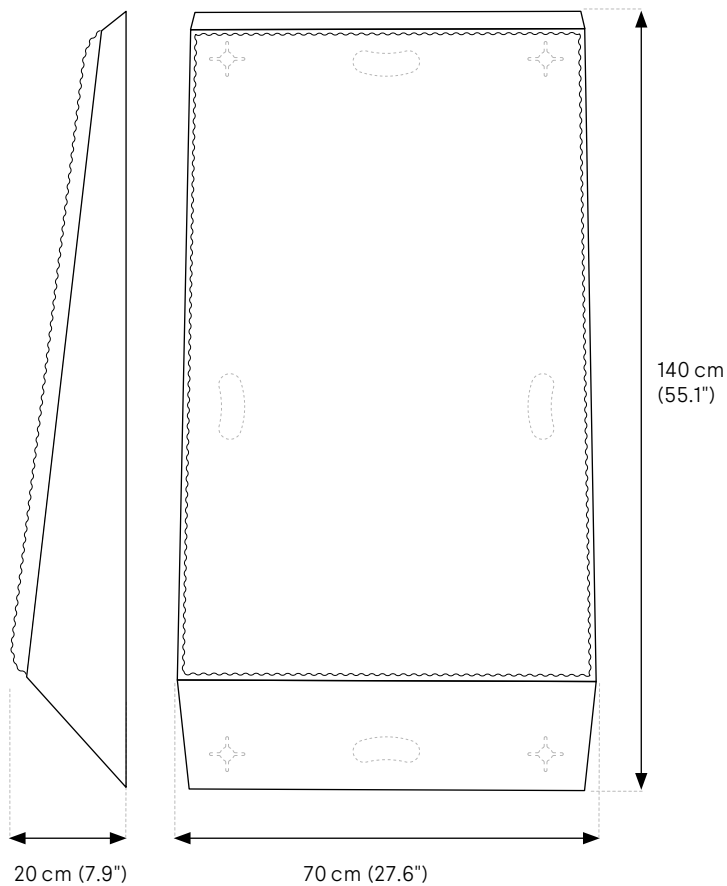

Greenmood

PRODUCT SPECIFICATION SHEET

PERSPECTIVE LINES

- 1. SPECIFICATIONS
 - 2. FRAME FINISHES
 - 3. FILLINGS
 - 4. FIXING SYSTEM
-

1. SPECIFICATIONS

PERSPECTIVE LINES (Acoustic wall fixture – One size)

Weight — Gross weight ($\pm 10\%$): 18 kg (40 lb)