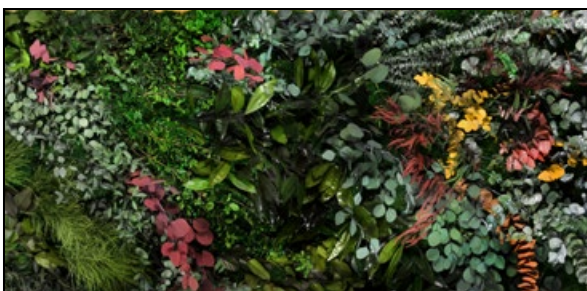

FOREST (Custom handmade compositions using various foliage species on a flat moss background)

- **Origin** — Handpicked in Europe
- **Durability** — 100% Maintenance free
  Keeps its form, color & texture for 3 to 5 years
  (Avoid direct sunlight on the foliage to preserve their color)
- **Health** — Non-toxic
  Non-allergen