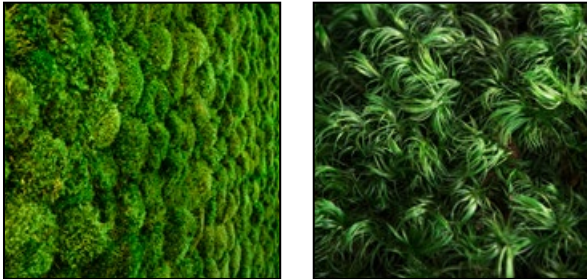

3. FILLINGS (2/2)

PROVENCE MOSS