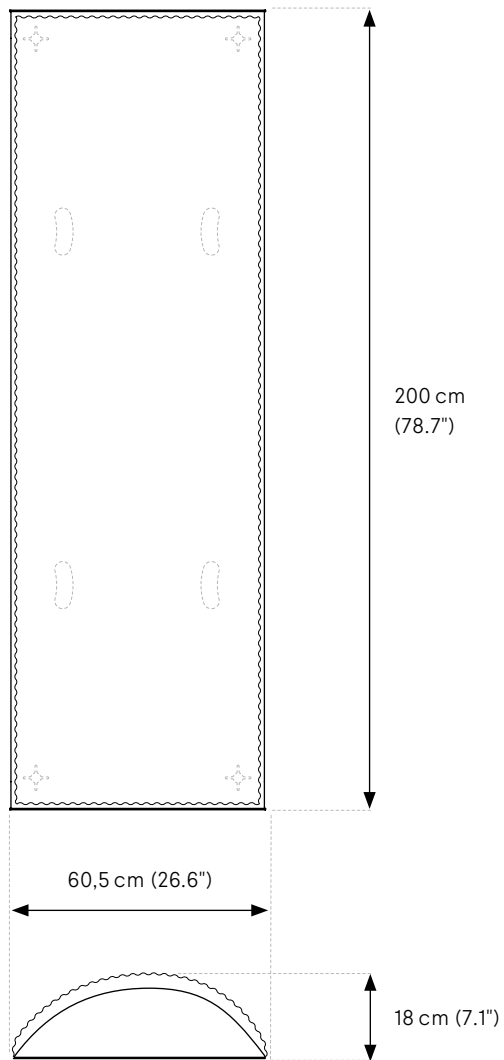

### **PILLAR** (Acoustic wall fixture – One size)

**Weight** — Gross weight ( $\pm 10\%$ ): 25 kg (55 lb)

**Materials** — Aluminium sheets 3 mm (1/8") thick

**Finishes** — Powder coatings: Matte White — RAL 9010  
Matte Black — RAL 9005  
Corten  
Gold