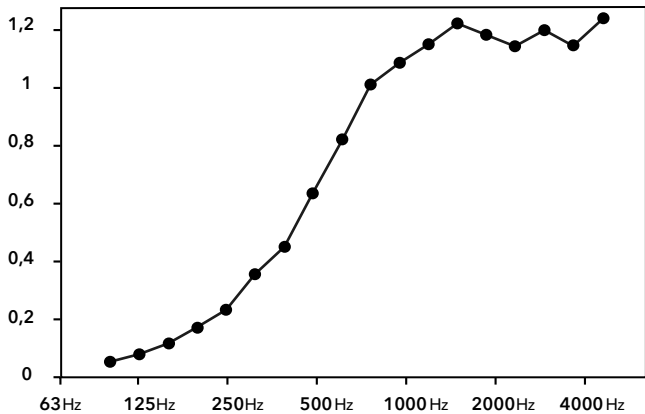

- **Origin** – Handpicked in Europe
- **Durability** – 100% Maintenance free
  Keeps its form, color & texture for 3 to 5 years
  (Avoid direct sunlight on the moss to preserve its color)
- **Health** – Non-toxic
  Non-allergen

Acoustic absorption index (α_s) depending on Frequency (Hz)