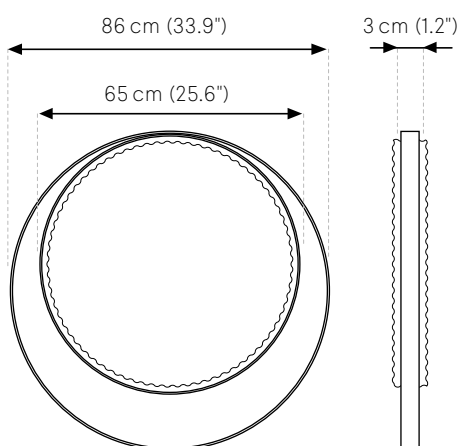

Greenmood

PRODUCT SPECIFICATION SHEET

RINGS

- 1. MODELS
 - 2. FRAME FINISHES
 - 3. FILLINGS
 - 4. FIXING SYSTEMS
-

1. MODELS (Acoustic suspensions – 2 sizes)

Ring SMALL

-  **Weight** – Gross weight (±15%): 4 kg (9 lb)
-  **Materials** – Aluminium sheets 3 mm (1/8") thick
-  **Finishes** – Powder coatings: Matte White – RAL 9010
Matte Black – RAL 9005
Corten
Gold
-  **Fillings** – Reindeer Moss (Lichen)
Ball Moss
Provence Moss
Forest (Wild plants)

Ring LARGE

-  **Weight** – Gross weight (±15%): 7 kg (15 lb)
-  **Materials** – Aluminium sheets 3 mm (1/8") thick
-  **Finishes** – Powder Coatings: Matte White – RAL 9010
Matte Black – RAL 9005
Corten
Gold
-  **Fillings** – Reindeer Moss (Lichen)
Ball Moss
Provence Moss
Forest (Wild plants)