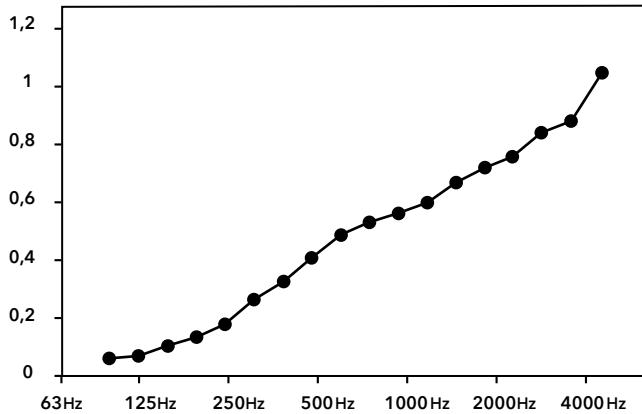

- **Origin** — Handpicked in Europe
- **Durability** — 100% Maintenance free
  Keeps its form, color & texture for 3 to 5 years
  (Avoid direct sunlight on the moss to preserve its color)
- **Health** — Non-toxic
  Non-allergen

Acoustic absorption index (α_s) depending on Frequency (Hz)