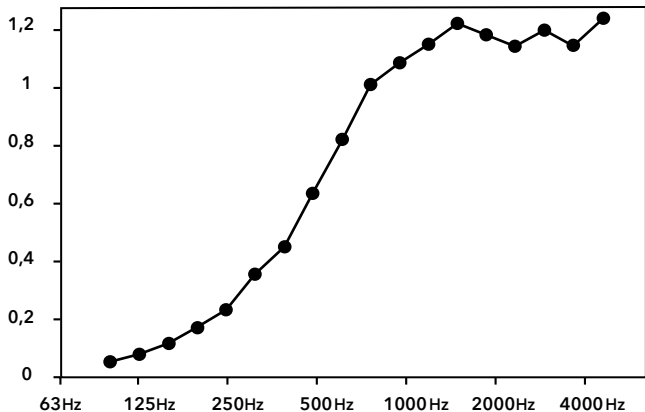

- **Origin** – Handpicked in Europe
- **Durability** – 100% Maintenance free
  Keeps its form, color & texture for 3 to 5 years
  (Avoid direct sunlight on the moss to preserve its color)
- **Health** – Non-toxic
  Non-allergen

Acoustic absorption index (α_s) depending on Frequency (Hz)