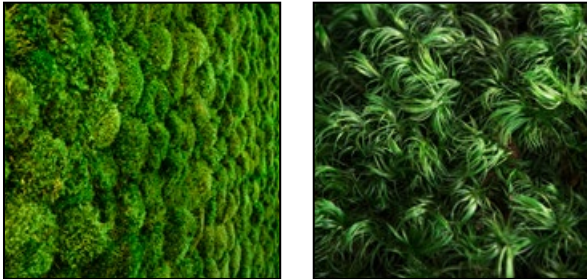

BALL MOSS

-  **Origin** – Handpicked in Europe
-  **Durability** – 100% Maintenance free
Keeps its form, color & texture for 3 to 5 years
(Avoid direct sunlight on the moss to preserve its color)
-  **Health** – Non-toxic
Non-allergen

Acoustic absorption index (α_s) depending on Frequency (Hz)

3. FILLINGS (2/2)

PROVENCE MOSS

-  **Origin** — Handpicked in Europe
-  **Durability** — 100% Maintenance free
Keeps its form, color & texture for 3 to 5 years
(Avoid direct sunlight on the moss to preserve its color)
-  **Health** — Non-toxic
Non-allergen