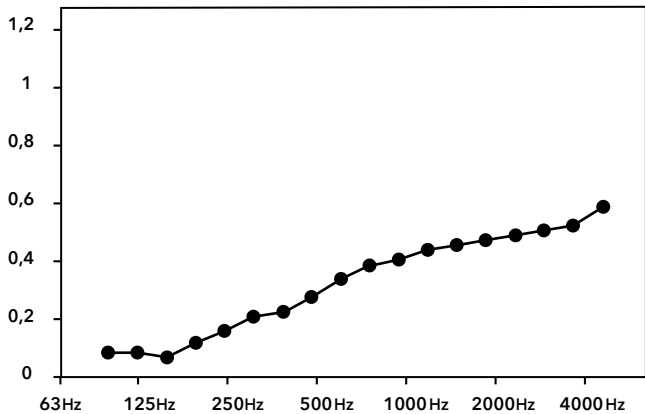

- **Origin** – Handpicked in Europe (Scandinavia)
- **Security** – Naturally Fire-retardant (ISO 11925-2, certificate available)
- **Durability** – 100% Maintenance free (avoid direct sunlight)
  Keeps its form, color & texture for 5 to 10 years
- **Health** – Non-toxic
  Non-allergen

Acoustic absorption index (α_s) depending on Frequency (Hz)