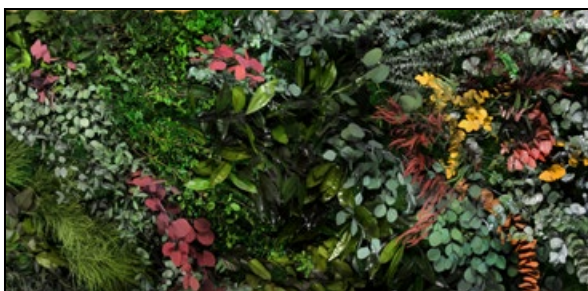

FOREST (Custom handmade compositions using various foliage species on a flat moss background)

- **Origin** — Handpicked in Europe
- **Durability** — 100% Maintenance free
  Keeps its form, color & texture for 3 to 5 years
  (Avoid direct sunlight on the foliage to preserve their color)
- **Health** — Non-toxic
  Non-allergen