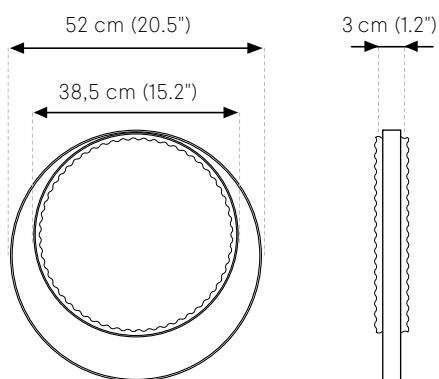

Greenmood

PRODUCT SPECIFICATION SHEET

RINGS

- 1. MODELS
 - 2. FRAME FINISHES
 - 3. FILLINGS
 - 4. FIXING SYSTEMS
-

1. MODELS (Acoustic suspensions – 2 sizes)

Ring SMALL

-  **Weight** – Gross weight (±15%): 4 kg (9 lb)
-  **Materials** – Aluminium sheets 3 mm (1/8") thick
-  **Finishes** – Powder coatings: Matte White – RAL 9010
Matte Black – RAL 9005
Corten
Gold
-  **Fillings** – Reindeer Moss (Lichen)
Ball Moss
Provence Moss
Forest (Wild plants)

Ring LARGE

-  **Weight** – Gross weight (±15%): 7 kg (15 lb)
-  **Materials** – Aluminium sheets 3 mm (1/8") thick
-  **Finishes** – Powder Coatings: Matte White – RAL 9010
Matte Black – RAL 9005
Corten
Gold
-  **Fillings** – Reindeer Moss (Lichen)
Ball Moss
Provence Moss
Forest (Wild plants)