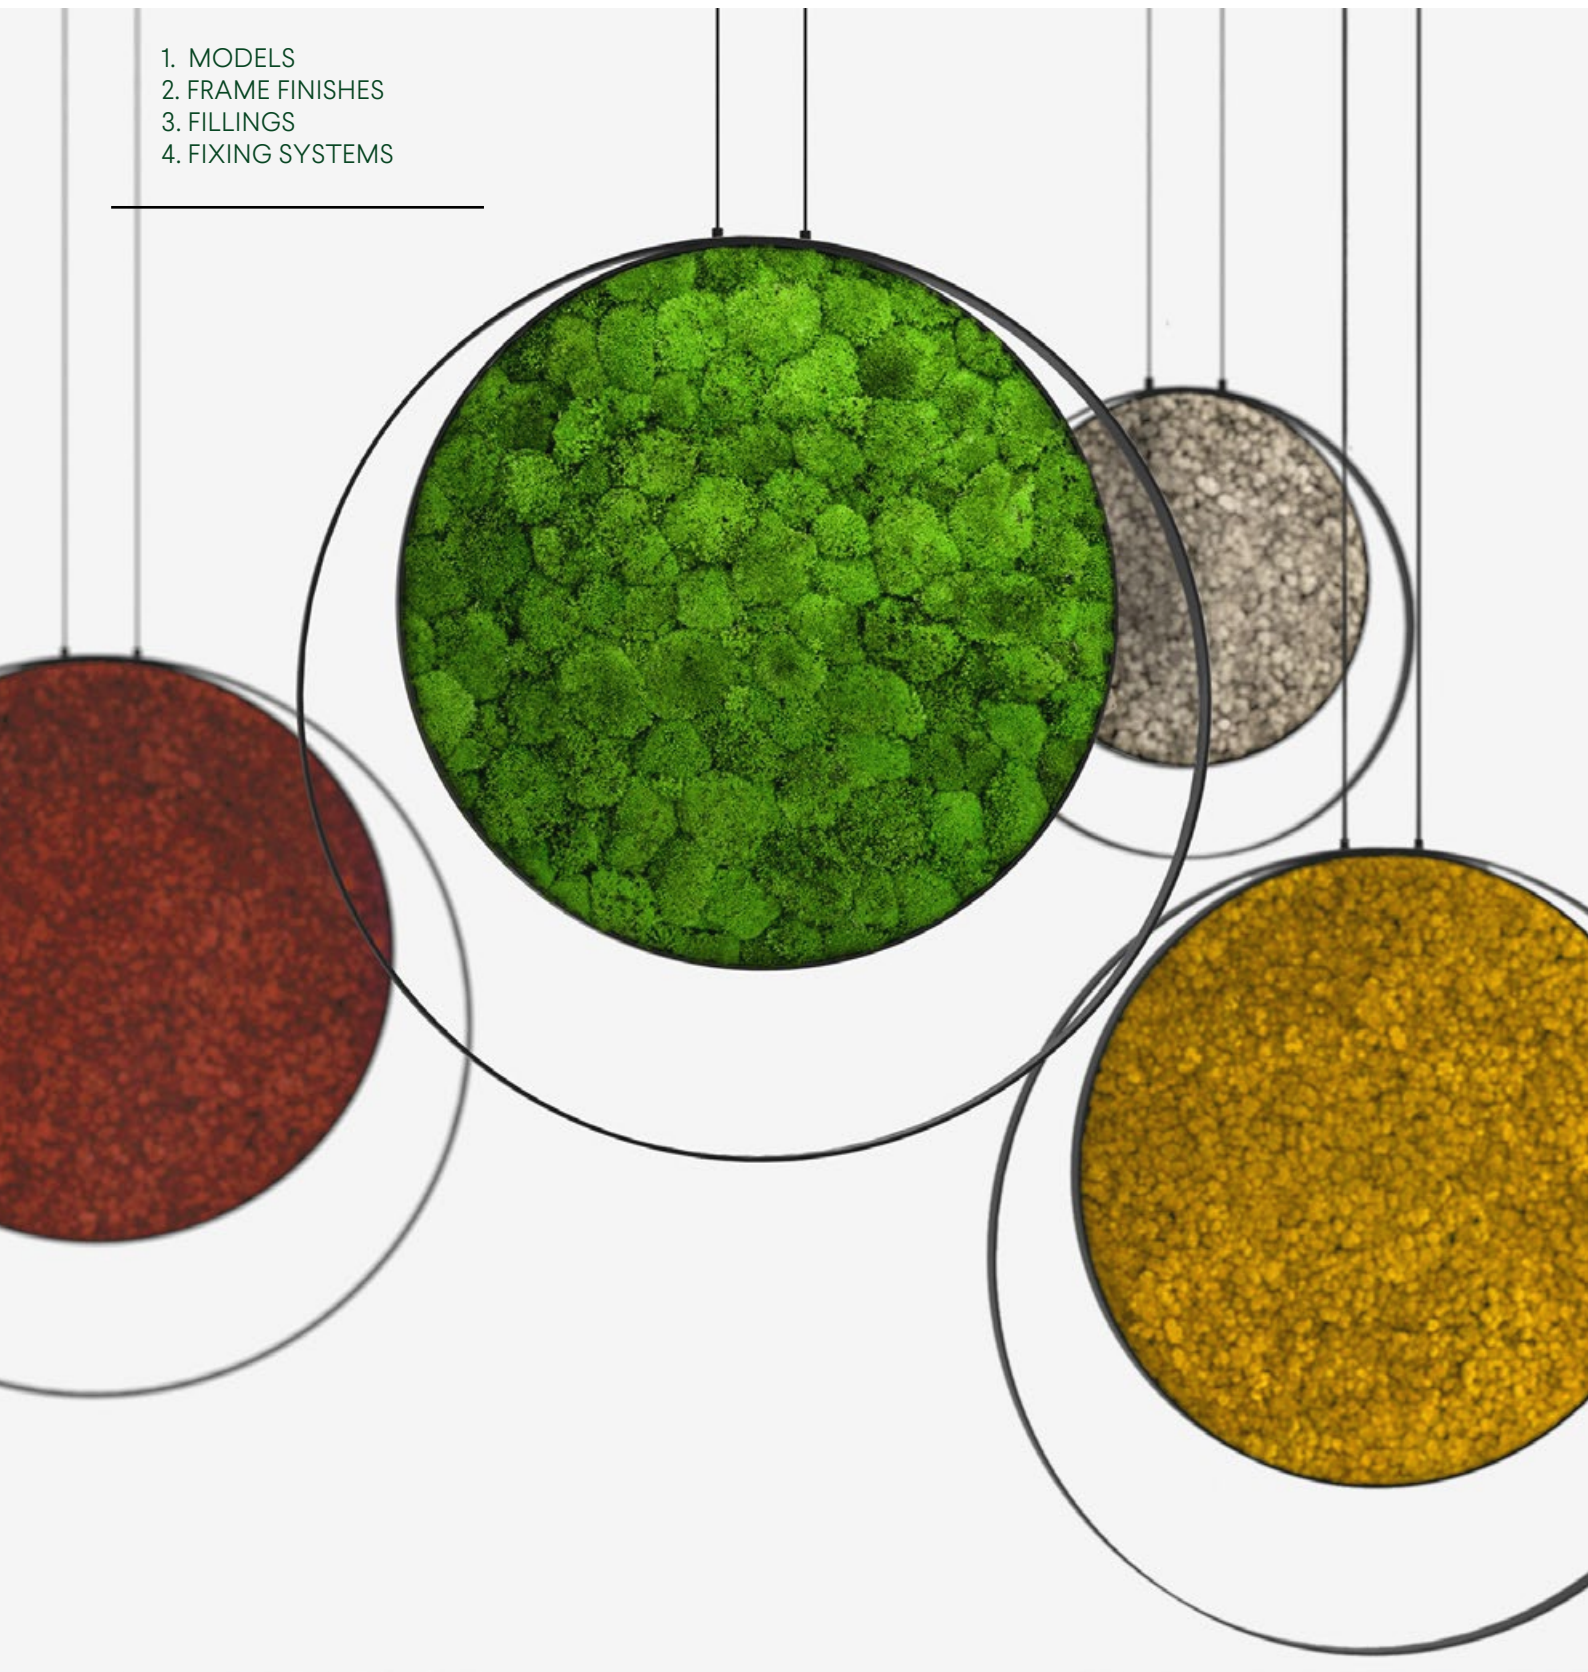

Greenmood

PRODUCT SPECIFICATION SHEET

RINGS

- 1. MODELS
 - 2. FRAME FINISHES
 - 3. FILLINGS
 - 4. FIXING SYSTEMS
-

1. MODELS (Acoustic suspensions – 2 sizes)

Ring SMALL

-  **Weight** – Gross weight (±15%): 4 kg (9 lb)
-  **Materials** – Aluminium sheets 3 mm (1/8") thick
-  **Finishes** – Powder coatings: Matte White – RAL 9010
Matte Black – RAL 9005
Corten
Gold
-  **Fillings** – Reindeer Moss (Lichen)
Ball Moss
Provence Moss
Forest (Wild plants)

CORTEN Powder coating

-  **Texture** — Coarse texture
-  **Gloss Level** — 10±5
-  **RAL Color** — x

GOLD Powder coating

-  **Texture** — Smooth texture
-  **Gloss Level** — 80±5
-  **RAL Color** — x

3. FILLINGS (1/2)

Acoustic absorption index (α_s) depending on Frequency (Hz)

FOREST (Custom handmade compositions using various foliage species on a flat moss background)

-  **Origin** — Handpicked in Europe
-  **Durability** — 100% Maintenance free
Keeps its form, color & texture for 3 to 5 years
(Avoid direct sunlight on the foliage to preserve their color)
-  **Health** — Non-toxic
Non-allergen